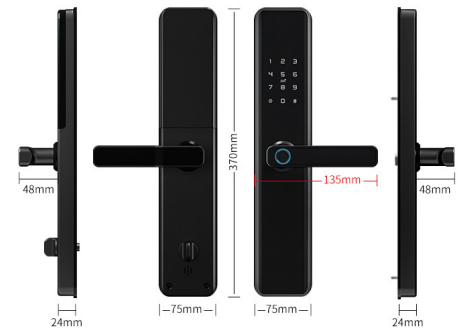

### MLNX6

6 ways to unlock

Bluetooth

WiFi  
via Gateway

Pin Code

Card

Mechanical Key

Fingerprint

### MLNX6

The NX6 is a 5 in 1 digital door lock represents a classic, easy entry option for your home. A sleek door lock with a Bluetooth App, pin code, RFID card, fingerprint and override key to provide quick and convenient access. Send digital keys to friends and welcome guests or timed access if you have maintenance needing to be done at your property. The TLock App provides an audit trail so you can see who has had access to your lock and when. Add a gateway and the NX6 can be unlocked anywhere in the world using the TLock App.